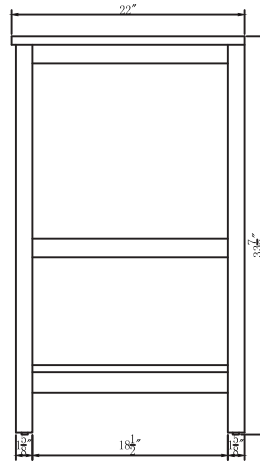

Top view

Back view

Front view

Side view

Drawer Interior Size

DWG. NO.:

MODEL NO.:

VF19060DGR

ALTERATIONS

1	
2	
3	
4	

FOR PROPOSAL ONLY ALL DIMENSIONS TO BE VERIFIED

SCALE:

DWG. BY:

CHECKED BY:

DATE:

PROJECT: