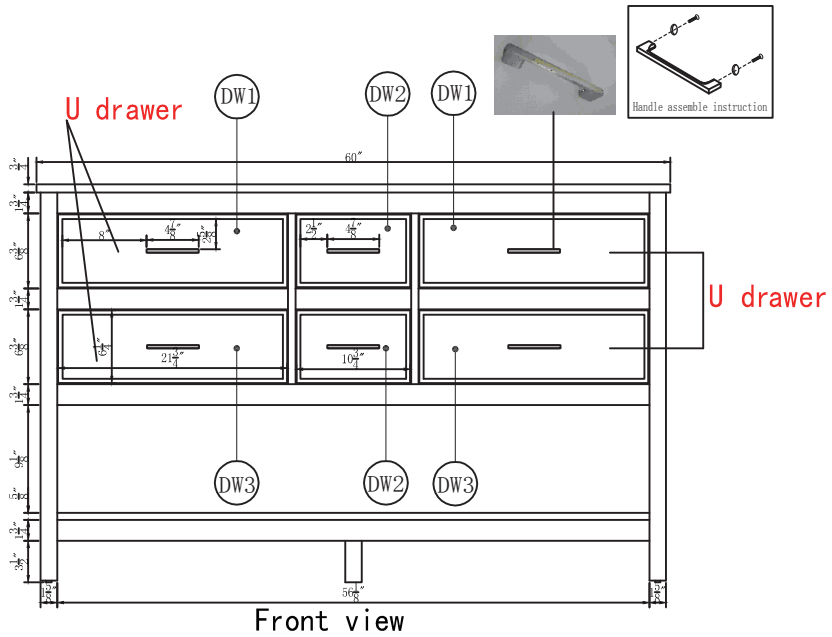

Top view

Back view

Front view

Side view

Drawer Interior Size

DWG. NO.:

MODEL NO.:

VF19060DGR

ALTERATIONS

1	
2	
3	
4	

FOR PROPOSAL ONLY ALL DIMENSIONS TO BE VERIFIED

SCALE:

DWG. BY:

CHECKED BY:

DATE:

PROJECT: