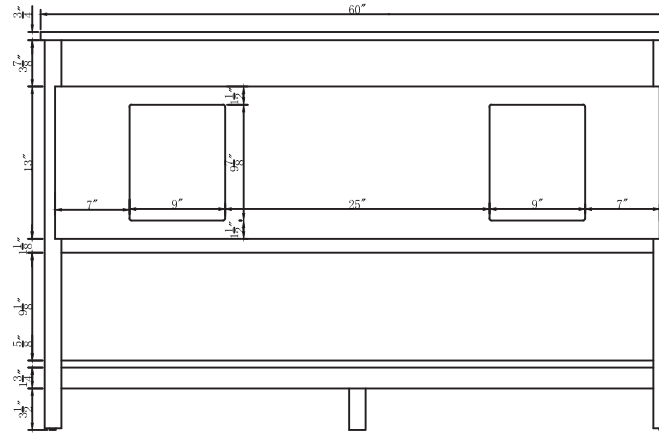

Top view

Back view

Front view

Side view

Drawer Interior Size

DWG. NO.:

MODEL NO.:

VF19060DGR

ALTERATIONS

1	
2	
3	
4	

FOR PROPOSAL ONLY ALL DIMENSIONS TO BE VERIFIED

SCALE:

DWG. BY:

CHECKED BY:

DATE:

PROJECT: